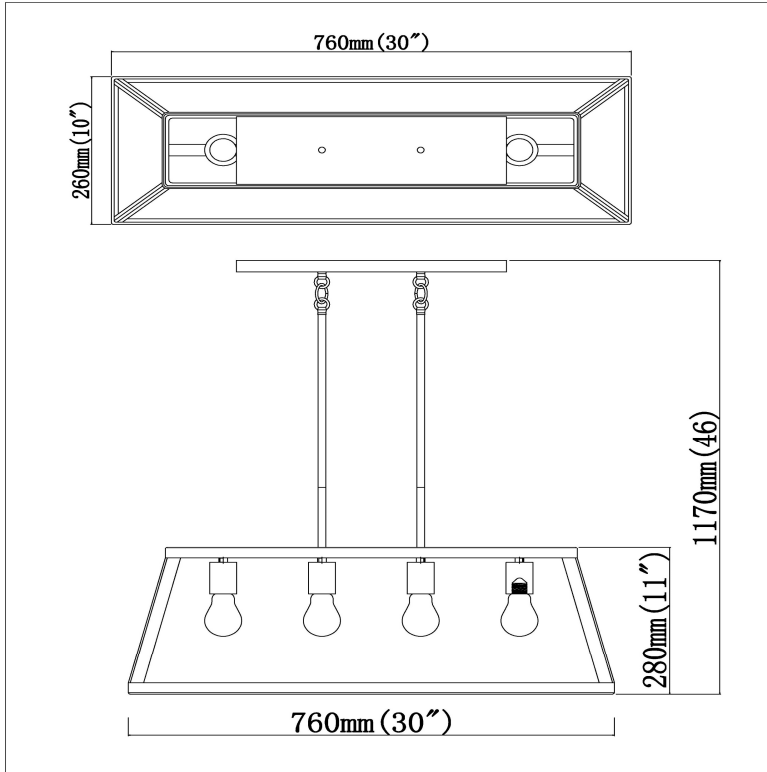

# SPECIFICATION SHEET

**Item No.:**

**480-4D-ORB**

Description: 4 Light Linear Chandelier  
 Product Dimensions: 30"L x 15.5"W x 10-46"H  
 Finish: Oil Rubbed Bronze  
 Shade Description: N/A  
 Fixture Material: Steel  
 Application: Dry locations only  
 Bulbs included(Yes/No): NO.  
 Voltage: 110/120V  
 (4) 60-Watt Incandescent Bulb Medium Base.  
 Socket Wire: AWM 1332 18AWG,600V  
 Certification : UL/CUL Listed  
 Wire Nuts: Included.

**Package dimension**

	Standard		Metric	
Length	31.2"	inch	81	cm
Width	12.1"	inch	31	cm
Height	13"	inch	33	cm
Weight	7.80	lbs	4	kg
Volume	2.8	feet	0.083	cbm